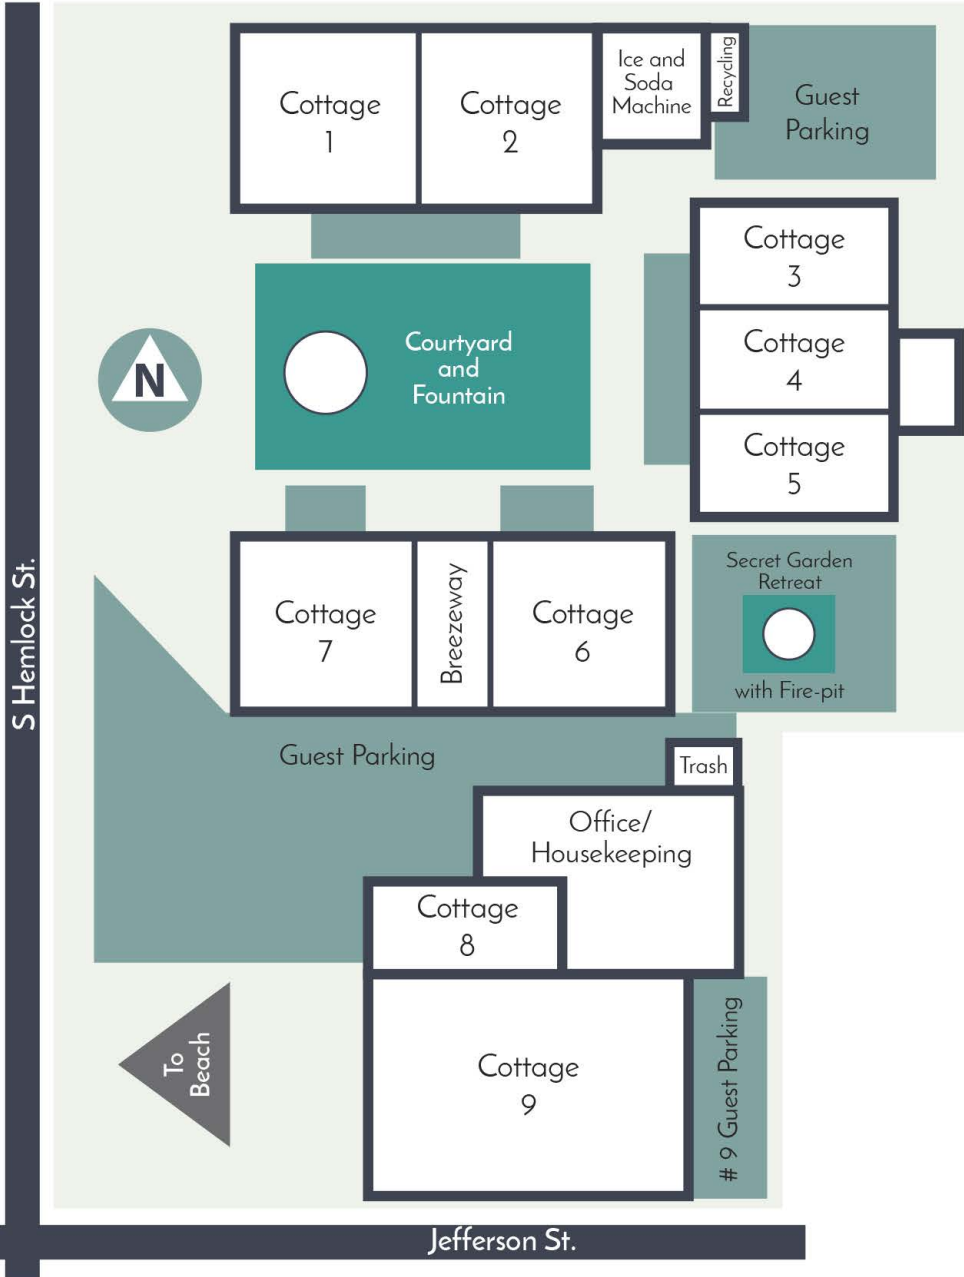

Downtown Cannon Beach

WASHINGTON ST.

ADAMS ST.

SITE 1

JEFFERSON ST.

To
→
HWY 101

SITE 2

MADISON ST.

MONROE ST.

Pacific
Ocean

Inn at Haystack Rock - Site 1

487 S. Hemlock St. | Cannon Beach, OR 97110

503-436-2714 | innathaystackrock.com

Inn at Haystack Rock - Site 2

632 S. Hemlock St. | Cannon Beach, OR 97110